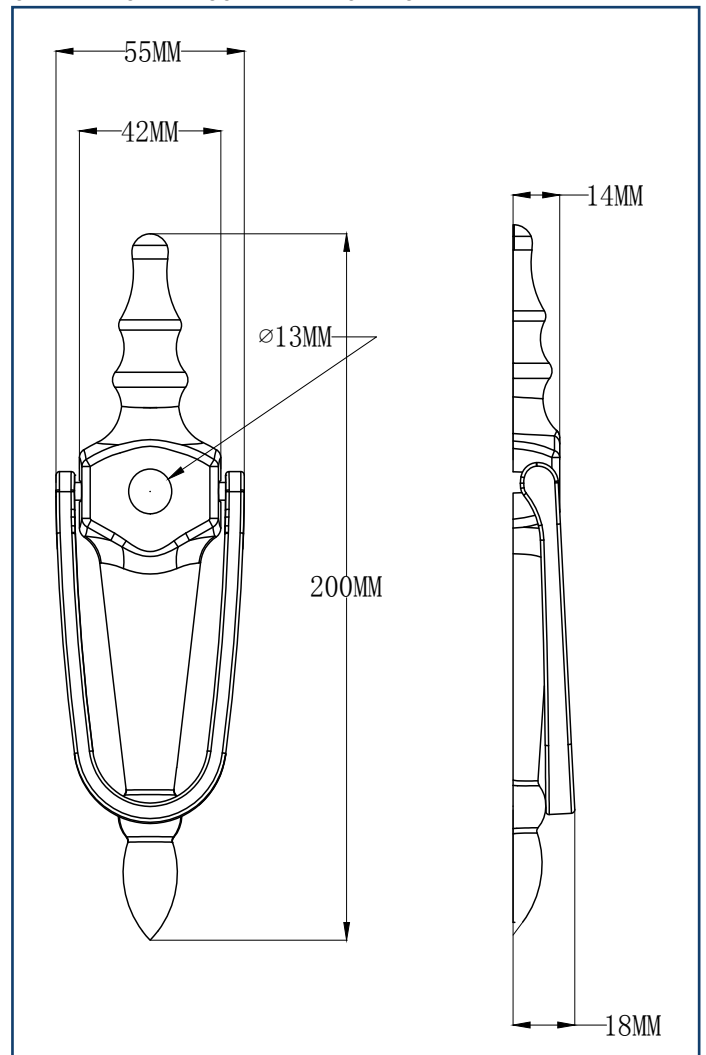

SLIMLINE URN KNOCKER WITH SPYHOLE

PACKAGING

Each outer box contains 30 individually boxed knockers, each with fixing plate and screws.

MAINTENANCE

To maintain a high quality appearance and operation we recommend that all external hardware is cleaned routinely, and moving parts are lightly lubricated a minimum of twice a year. Products used within a 1 mile radius of coastal areas, building sites or large industrial areas, more regular cleaning will be required to prevent build up of corrosive contaminants.