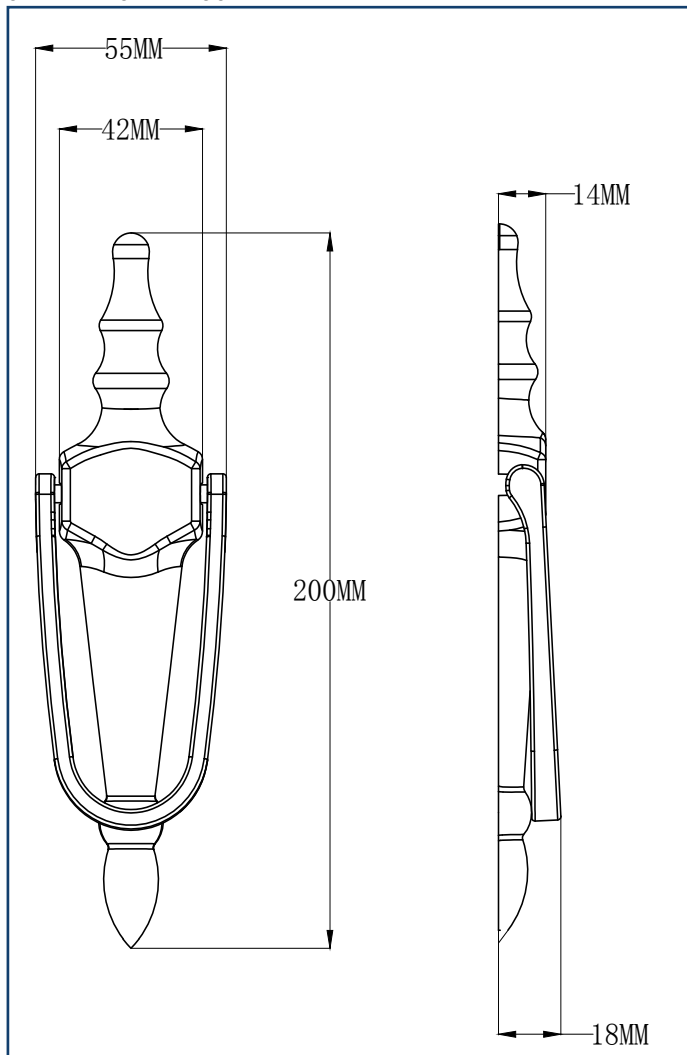

SLIMLINE URN DOOR KNOCKER

SLIMLINE URN KNOCKER