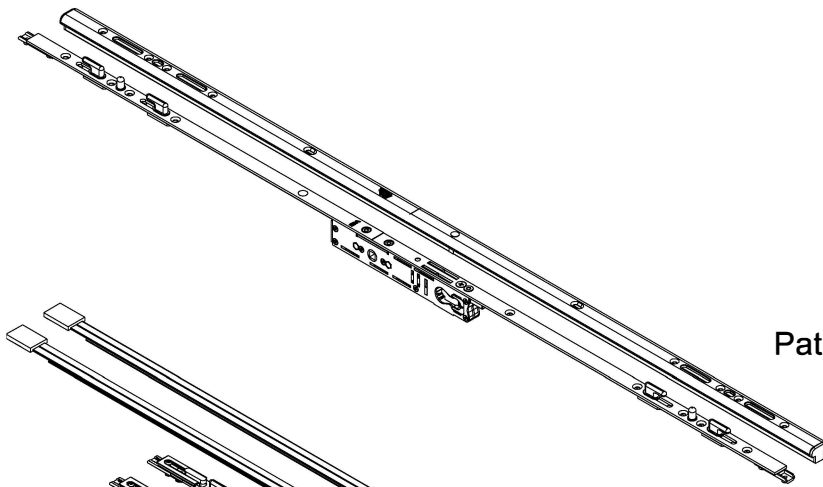

PAS24 UPGRADE

3 Star Cylinder

Handle
Extended Lock Lever

Patio Lock Kit

Patio Lock Corner Drive

PAS24 Patio - Packers and Anti-Lift Positions