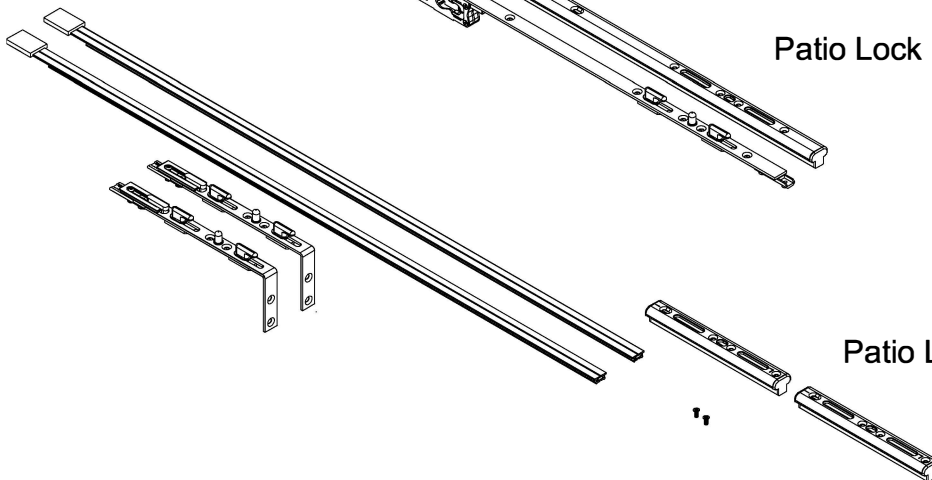

PAS24 UPGRADE

3 Star Cylinder

Handle
Extended Lock Lever

Patio Lock Kit

Patio Lock Corner Drive

PAS24 Patio - Packers and Anti-Lift Positions