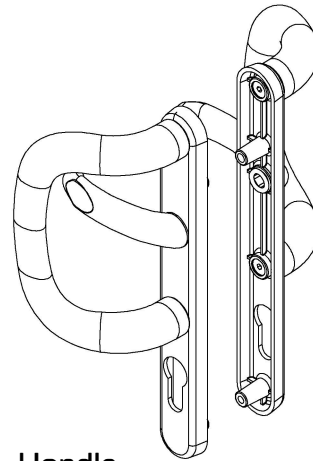

PAS24 UPGRADE

3 Star Cylinder

Handle
Extended Lock Lever

Patio Lock Kit

Patio Lock Corner Drive

PAS24 Patio - Packers and Anti-Lift Positions